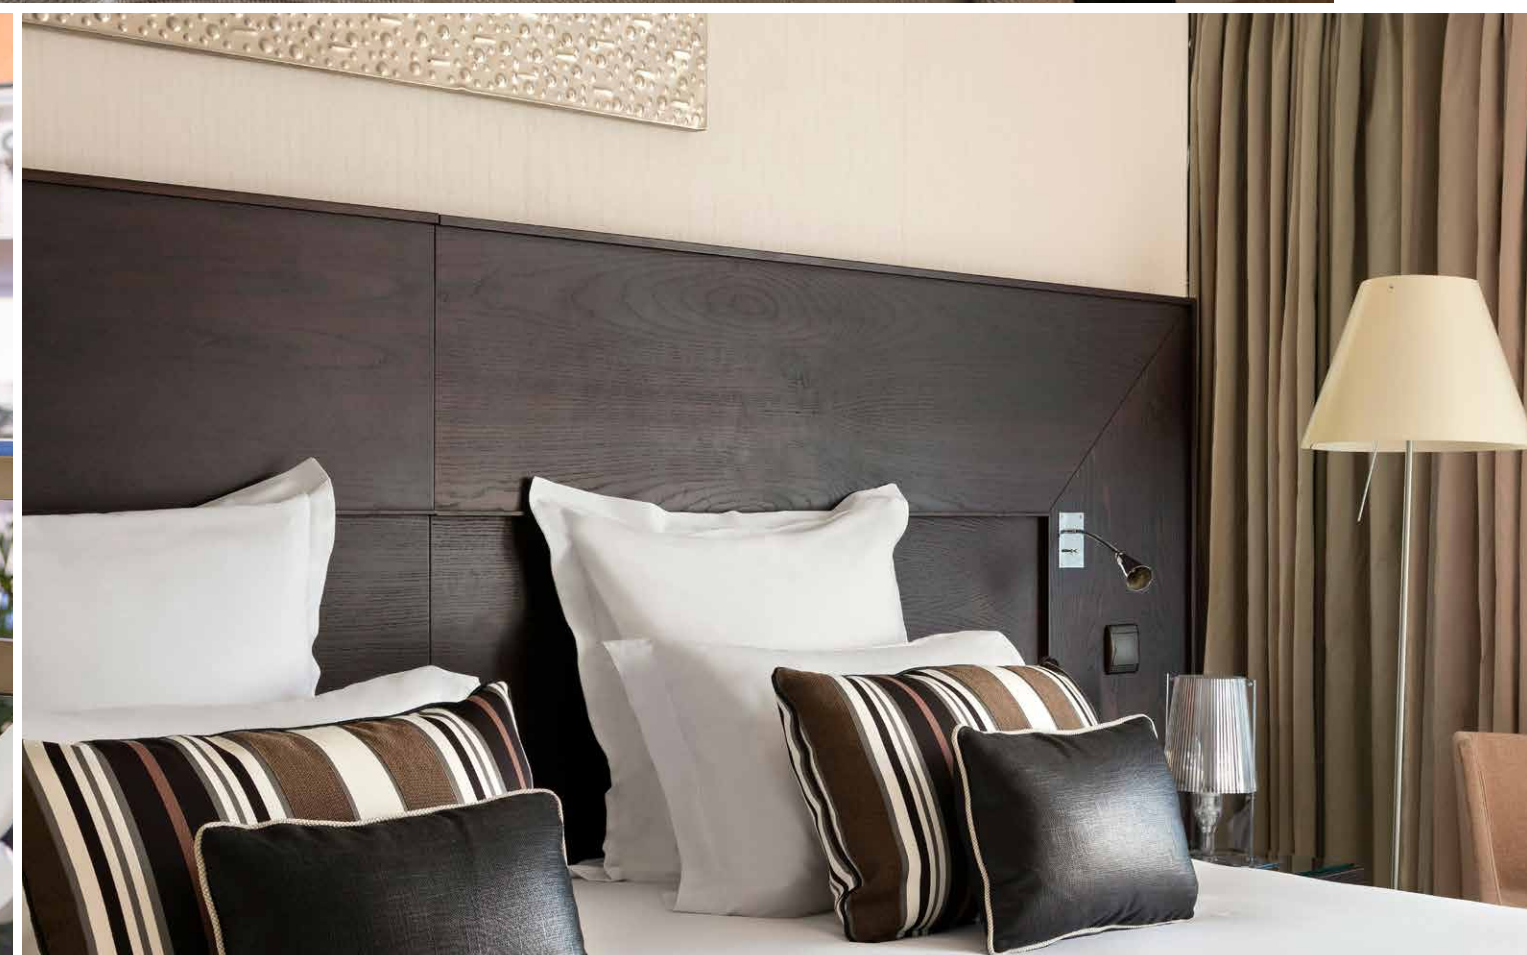

B
HÔTEL BARRIÈRE
LE GRAY D'ALBION
CANNES

SUPERIOR ROOM
CITY VIEW WITH TERRACE

**A DELICIOUS PRELUDE TO THE DELIGHTS
OF THE CITY OF CINEMA**

Admire the superb view of the City of Festivals
from your sunny terrace.

SUPERIOR ROOM CITY VIEW WITH TERRACE

- Room capacity: 3 persons
- Surface area: approximately 248 sq ft
- View: City of Cannes, West facing
- Baby's cot on request
- Terrace benefiting from the afternoon sun, with table and chairs
- Hairdryer
- Bathrobe/slippers
- Individual air-conditioning
- Iron and ironing board
- Beds: King size or twin beds
- Bathroom with bath or shower
- Communicating rooms on request
- Desk
- Electronic safe
- Nespresso coffee machine
- Welcome tray
- Minibar
- Large soundproofed picture windows
- Free wi-fi internet
- Pets allowed against payment